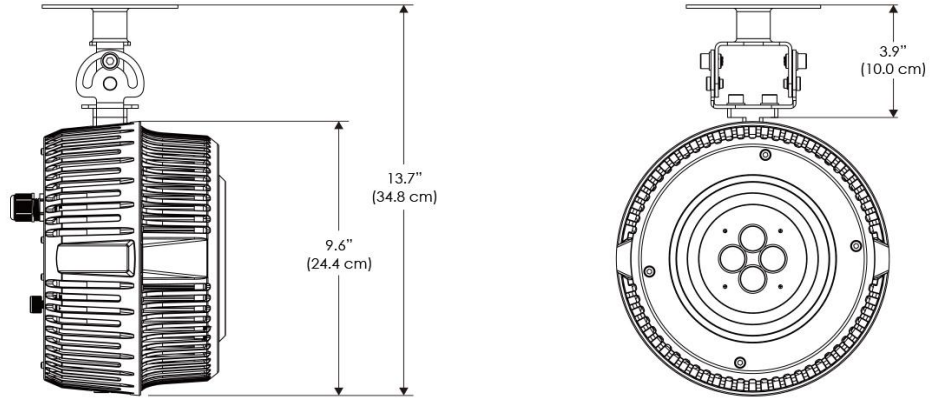

### SPECIFICATIONS

Beam Angle	105°
Spectrum Type	AMZ : Plant Flourish & Growth
	TLB : Coral Health & Growth
Control	Intensity (0% - 100%), CCT
LED Source	DiCon Dense Matrix LED
Power Draw	AMZ : 720W
	TLB : 800W
AC Input Voltage	100 - 277V AC, 60Hz
Cooling	Fan Cooled
Operating Temperature	32 - 104°F (0 - 40°C)
Fixture Weight	8.6lb (3.9kg)
Power Supply Weight	100 - 240V : 7.5lb (3.4kg)
	100 - 277V : 7.5lb (3.4kg)
	100 - 277V IP67 : 14.1lb (6.4kg)

## MECHANICAL FIGURES

W2KX-CLP

W2KX-PVT

Power Supply  
-100240  
-100277

Power Supply  
-100277IP

\*All W2K models come standard with 20' DC cables and 18' AC cables.

PHOTOMETRIC DATA

AMZ

105°

Distance		3' (~1.0 m)	5' (~1.5 m)	10' (~3.0 m)
@4000K	fc	1620	561	168
	lux	17436	6033	1808
@6500K	fc	1647	570	171
	lux	17725	6133	1838
Beam Diameter		Ø 4.7' (1.4m)	Ø 7.9' (2.4m)	Ø 15.8' (4.8m)

Beam Angle : 105°

TLB

105°

Distance		3' (~1.0 m)	5' (~1.5 m)	10' (~3.0 m)
@8000K	fc	946	344	97
	lux	10180	3701	1044
@14000K	fc	1398	510	134
	lux	15045	5483	1436
Beam Diameter		Ø 4.5' (1.4m)	Ø 7.6' (2.3m)	Ø 15.2' (4.6m)

Beam Angle : 105°