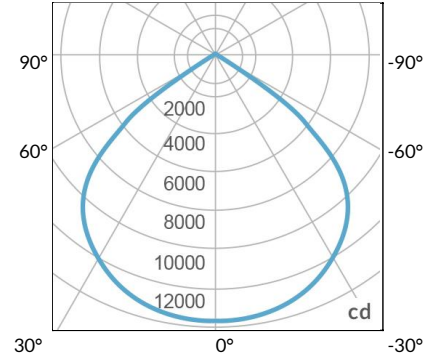

### SPECIFICATIONS

Beam Angle	105°
Spectrum Type	AMZ : Plant Flourish & Growth
	TLB : Coral Health & Growth
Control	Intensity (0% - 100%), CCT
LED Source	DiCon Dense Matrix LED
Power Draw	AMZ : 720W
	TLB : 800W
AC Input Voltage	100 - 277V AC, 60Hz
Cooling	Fan Cooled
Operating Temperature	32 - 104°F (0 - 40°C)
Fixture Weight	8.6lb (3.9kg)
Power Supply Weight	100 - 240V : 7.5lb (3.4kg)
	100 - 277V : 7.5lb (3.4kg)
	100 - 277V IP67 : 14.1lb (6.4kg)

## MECHANICAL FIGURES

W2KX-CLP

W2KX-PVT

Power Supply  
-100240  
-100277

Power Supply  
-100277IP

\*All W2K models come standard with 20' DC cables and 18' AC cables.

PHOTOMETRIC DATA

AMZ

105°

Distance		3' (~1.0 m)	5' (~1.5 m)	10' (~3.0 m)
@4000K	fc	1620	561	168
	lux	17436	6033	1808
@6500K	fc	1647	570	171
	lux	17725	6133	1838
Beam Diameter		Ø 4.7' (1.4m)	Ø 7.9' (2.4m)	Ø 15.8' (4.8m)

Beam Angle : 105°

TLB

105°

Distance		3' (~1.0 m)	5' (~1.5 m)	10' (~3.0 m)
@8000K	fc	946	344	97
	lux	10180	3701	1044
@14000K	fc	1398	510	134
	lux	15045	5483	1436
Beam Diameter		Ø 4.5' (1.4m)	Ø 7.6' (2.3m)	Ø 15.2' (4.6m)

Beam Angle : 105°