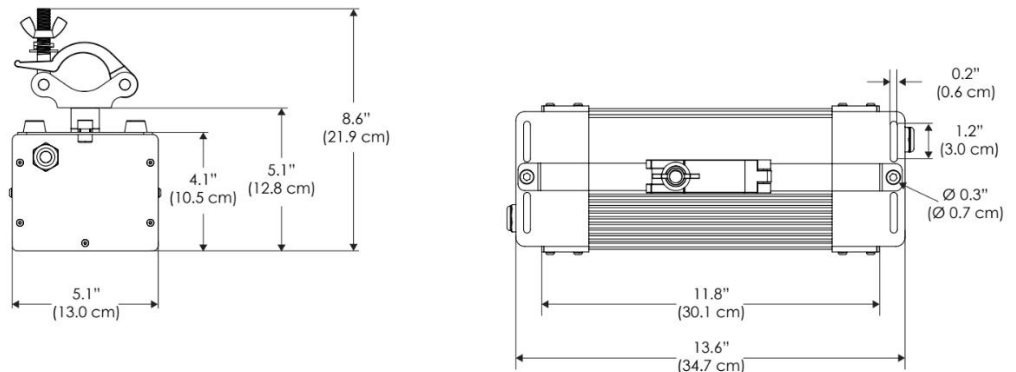

### SPECIFICATIONS

Beam Angle	105°
Spectrum Type	AMZ : Plant Flourish & Growth
	TLB : Coral Health & Growth
Control	Intensity (0% - 100%), CCT
LED Source	DiCon Dense Matrix LED
Power Draw	AMZ : 720W
	TLB : 800W
AC Input Voltage	100 - 277V AC, 60Hz
Cooling	Fan Cooled
Operating Temperature	32 - 104°F (0 - 40°C)
Fixture Weight	8.6lb (3.9kg)
Power Supply Weight	100 - 240V : 7.5lb (3.4kg)
	100 - 277V : 7.5lb (3.4kg)
	100 - 277V IP67 : 14.1lb (6.4kg)

## MECHANICAL FIGURES

W2KX-CLP

W2KX-PVT

Power Supply  
-100240  
-100277

Power Supply  
-100277IP

\*All W2K models come standard with 20' DC cables and 18' AC cables.

PHOTOMETRIC DATA

AMZ

105°

Distance		3' (~1.0 m)	5' (~1.5 m)	10' (~3.0 m)
@4000K	fc	1620	561	168
	lux	17436	6033	1808
@6500K	fc	1647	570	171
	lux	17725	6133	1838
Beam Diameter		Ø 4.7' (1.4m)	Ø 7.9' (2.4m)	Ø 15.8' (4.8m)

Beam Angle : 105°

TLB

105°

Distance		3' (~1.0 m)	5' (~1.5 m)	10' (~3.0 m)
@8000K	fc	946	344	97
	lux	10180	3701	1044
@14000K	fc	1398	510	134
	lux	15045	5483	1436
Beam Diameter		Ø 4.5' (1.4m)	Ø 7.6' (2.3m)	Ø 15.2' (4.6m)

Beam Angle : 105°