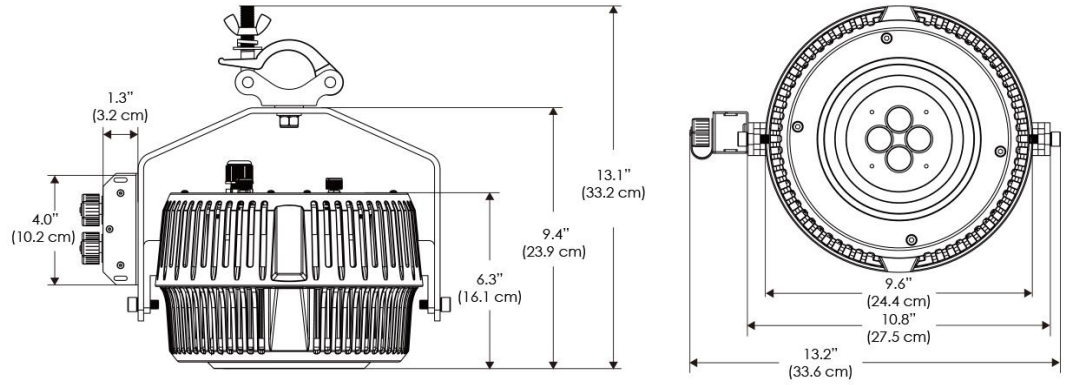

MECHANICAL FIGURES

W2KX-CLP

W2KX-PVT