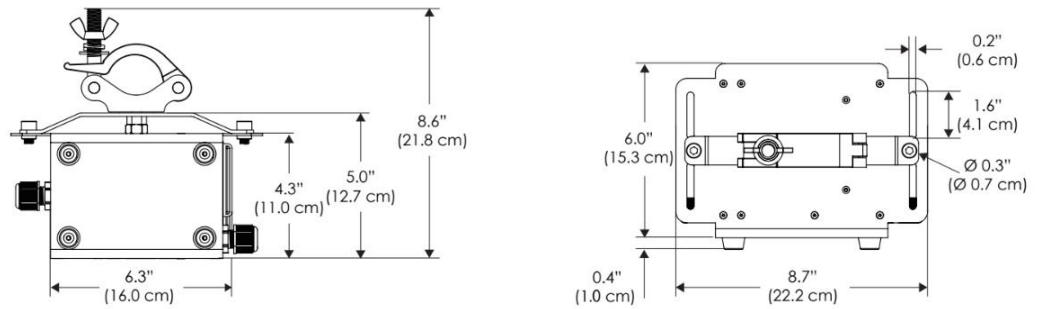

## MECHANICAL FIGURES

W2KX-CLP

W2KX-PVT

Power Supply  
-100240  
-100277

Power Supply  
-100277IP

\*All W2K models come standard with 20' DC cables and 18' AC cables.

PHOTOMETRIC DATA

AMZ

105°

Distance		3' (~1.0 m)	5' (~1.5 m)	10' (~3.0 m)
@4000K	fc	1620	561	168
	lux	17436	6033	1808
@6500K	fc	1647	570	171
	lux	17725	6133	1838
Beam Diameter		Ø 4.7' (1.4m)	Ø 7.9' (2.4m)	Ø 15.8' (4.8m)

Beam Angle : 105°